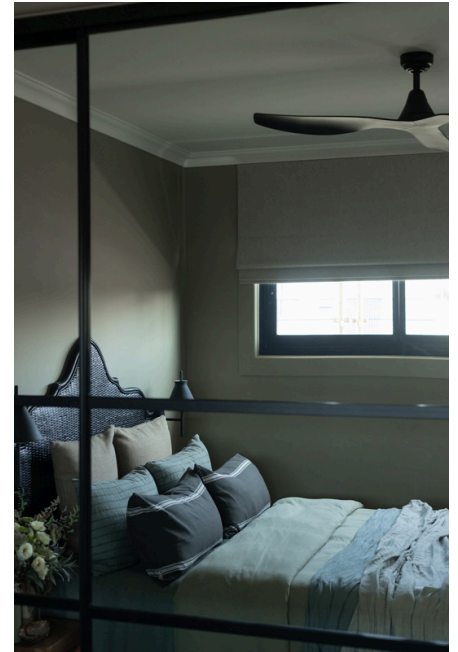

Fan & Lighting

360 Fans Spitfire DC 52" 3 Blade DC Ceiling Fan & Remote

Control, Black/Koa

Trend 10 watt LED downlights

Clipsal Iconic light switches

Ducted Airconditioning by Samsung