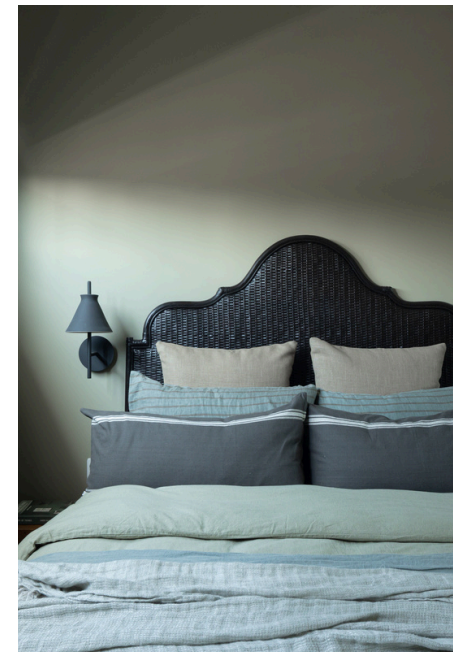

Fan & Lighting

360 Fans Spitfire DC 52" 3 Blade DC Ceiling Fan & Remote

Control, Black/Koa

Trend 10 watt LED downlights

Clipsal Iconic light switches

Ducted Airconditioning by Samsung